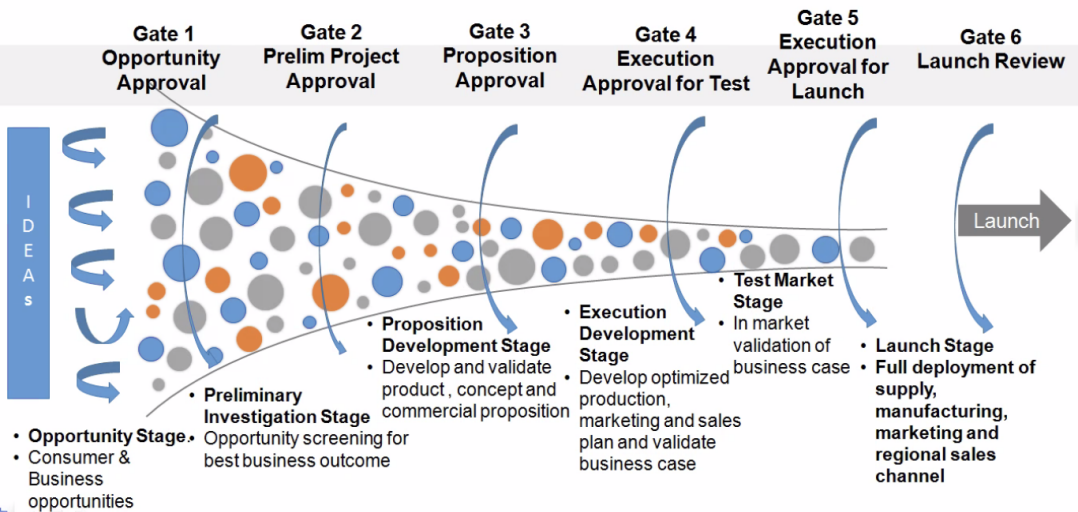

VENTURE CENTER

- ◆ Technology
- ◆ Innovation
- ◆ Enterprise

Seeding Tomorrow's Enterprises Today

To nucleate and... and

VENTURE CENTER

- ◆ Technology
- ◆ Innovation
- ◆ Enterprise

Seeding Tomorrow's Enterprises Today

Vilas Sinkar

20 April 2023

Building Products and Advancing Technologies in Personal Care, Food and Beverages and Health and Wellness Sectors

Vilas Sinkar

20 April 2023

Innovation Funnel Diagram : Stage Gate Process

Successful translation of Consumer to Technical insights

Set up design of experiments: Product & Process

Conversion of Consumer Insights into Key Technical Attributes

- *Product Format*
- *Sensory Attributes – Flavor /Texture/ Mouthfeel etc. (Formulation Experts)*
- *Attributes driving Consumer Preference (QDA Panels, Expert Panels)*

Sensory Evaluation - Good Practices...

- Facility Design
 - *White or off-white color*
 - *Controlled lightening*
 - *Good ventilation*
- Sample Preparation
 - *Temperature should be controlled, serving at the same temperature*
 - *Serving volume equal for all samples*
 - *Serving at equivalent shelf life and time since cooking /preparation*
- Experimental Design
 - *Random labeling of samples with a code (usually 3 digit)*
 - *Random serving of samples to panelists*